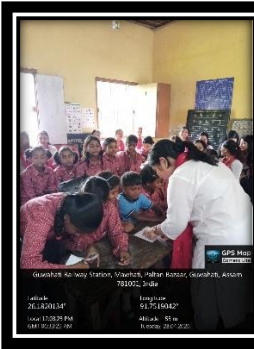

SQM2+69j, Mawhati, Ambari, Guwahati, Assam 781001, India

Latitude: 26.18310663° Longitude: 91.75094827°
Local 12:56:15 PM Altitude: 56 meters
GMT 07:46:15 AM Tuesday, 28.04.2026